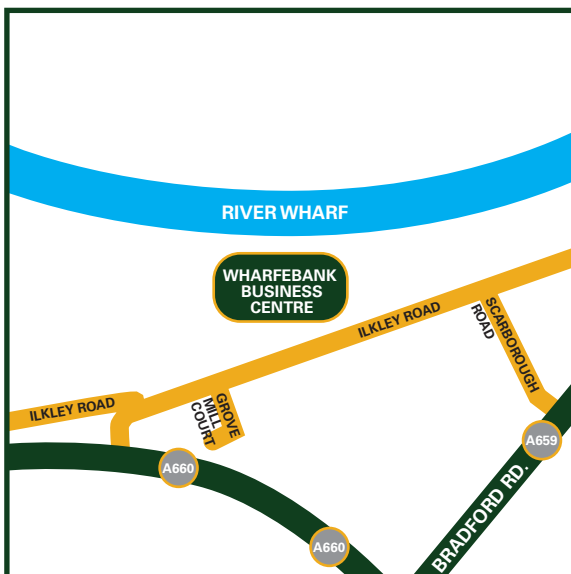

Eatons

EATONS SOLICITORS

49-51 Pegholme,
Wharfebank Business Centre,
Ilkley Road, Otley, LS21 3JP.

T: 08456 446 006
F: 08456 446 005

Aspect Court,
47 Park Square,
Leeds, LS1 2NL.

T: 0113 246 0444
F: 0113 394 4101