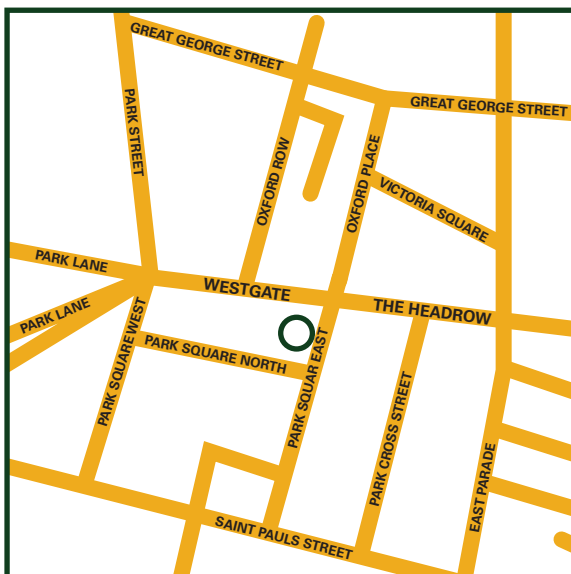

Eatons

EATONS SOLICITORS

Aspect Court,
47 Park Square,
Leeds, LS1 2NL.

T: 0113 246 0444
F: 0113 394 4101

The Old Library,
34 Darley Street,
Bradford, BD1 3LH.

T: 01274 728 327
F: 01274 305 056

49-51 Pegholme,
Wharfebank Business Centre,
Ilkley Road, Otley, LS21 3JP.